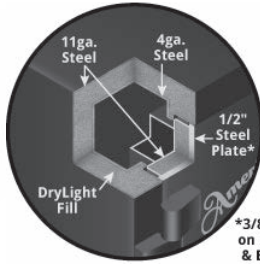

BF Series HD Body/Door Construction with 4ga inner liner

*3/8" Plate on BF7250 & BF6024

All BF® Series Safes Feature DryLight Insulation

American Security Product's **DryLight** is an advanced poured concrete insulation material that eliminates the use of gypsum board and provides a dry and seamless barrier to protect valuables against intense fires and burglary attacks.

Model	Outside Dimension H x W x D	Thickness (Inches)		Interior Capacity	Wt. Lbs.
		Door Overall / Steel plate	Body		
BF7250	71.25" x 50" x 28"	4⁵/₁₆ / 3/8"	2	14-14-14-28-42 + 2 Gun	1,789
BF7250HD	71.25" x 50" x 28"			73 + 2 Gun	2,204
BF7240	71.25" x 40" x 26"	4³/₄ / 1/2"	2	12-12-12-24-36 + 2 Gun	1,585
BF7240HD	71.25" x 40" x 26"			58 + 2 Gun	1,923
BF6636	65.25" x 36" x 26"	4³/₄ / 1/2"	2	12-12-24 + 2 Gun	1,319
BF6636HD	65.25" x 36" x 26"				1,601
BF6030	59.25" x 30" x 26"	4³/₄ / 1/2"	2	11-11-22 + 2 Gun	1036
BF6030HD	59.25" x 30" x 26"				1244
BF6032	59.25" x 30" x 21"	4³/₄ / 1/2"	2	9-9-18 + 2 Gun	913
BF6032HD	59.25" x 30" x 21"				1118
BF6024	59.25" x 24" x 21"	4³/₄ / 1/2"	2	8-8-16 Gun + 1 Gun	720
BF6024HD	59.25" x 24" x 21"				893

Fire Protection

LISTED

LIFETIME WARRANTY
Against Theft & Fire

No Labor Charge
No Parts Charge
No Freight Charge

Dimensions listed are exterior dimensions. Add 2-3/8" on all BF safes to overall depth for lock and handle.

COLOR OPTIONS:

High-Gloss Exterior Colors:

Hunter Green Metallic (HG), Onyx (OX), Burgundy Metallic (BY), Pearl (PW), Platinum Metallic (PL), Charcoal Metallic (CM), Macadamia Metallic (MM)

Textured Exterior Colors:

Granite (GR), Sandstone (ST), Black (BK), Chocolate Brown (CB)

Two-Tone Finishes:

Onyx High-gloss door / Black Textured body or Charcoal Metallic High-gloss door / Granite Textured body

Any combination available on request