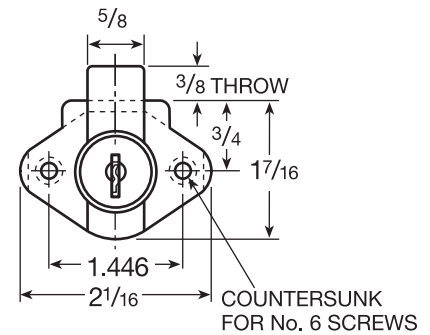

02066 Finish: US26D

02066

- **Material:** Brass plated steel backplate and bolt, pressure cast cylinder
- If longer bolt is required, specify 02066B (Bolt length unlocked: 2" from centerline of lock to end). Gang lock
- **S16596:** 12" overall bolt length. Bolt extends from both ends of lock (Unlocked: 6.3" from top of lock; 4.2" from bottom of lock).
- **Strike No.:** 7S, brass US4 only, furnished only when ordered