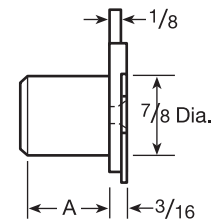

02066 Finish: US26D

02066

- **Material:** Brass plated steel backplate and bolt, pressure cast cylinder
- If longer bolt is required, specify 02066B (Bolt length unlocked: 2" from centerline of lock to end). Gang lock
- **S16596:** 12" overall bolt length. Bolt extends from both ends of lock (Unlocked: 6.3" from top of lock; 4.2" from bottom of lock).
- **Strike No.:** 7S, brass US4 only, furnished only when ordered