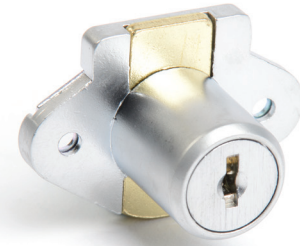

02066 Finish: US26D

02066

- **Material:** Brass plated steel backplate and bolt, pressure cast cylinder
- If longer bolt is required, specify 02066B (Bolt length unlocked: 2" from centerline of lock to end). Gang lock
- **S16596:** 12" overall bolt length. Bolt extends from both ends of lock (Unlocked: 6.3" from top of lock; 4.2" from bottom of lock).
- **Strike No.:** 7S, brass US4 only, furnished only when ordered