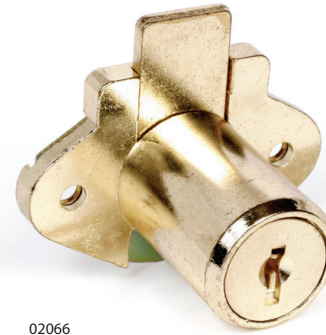

02066 Finish: US26D

02066

- **Material:** Brass plated steel backplate and bolt, pressure cast cylinder
- If longer bolt is required, specify 02066B (Bolt length unlocked: 2" from centerline of lock to end). Gang lock
- **S16596:** 12" overall bolt length. Bolt extends from both ends of lock (Unlocked: 6.3" from top of lock; 4.2" from bottom of lock).
- **Strike No.:** 7S, brass US4 only, furnished only when ordered