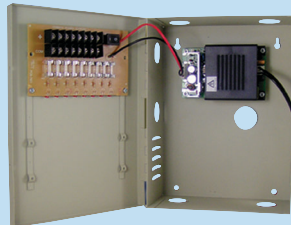

PS-4DC/5A 12VDC POWER SUPPLY 4 CHANNEL - 5AMP

- VOLTAGE: 12 VDC
- OUTPUT: 5 AMP
- PROTECTION: PTC RESETTABLE FUSES
- DIMENSIONS: 8" L X 10" W X 3.5" H
- HOUSING: WALL MOUNTING METAL BOX

PS-9DC/5A 12VDC POWER SUPPLY 9 CHANNEL - 5AMP

- VOLTAGE: 12 VDC
- OUTPUT: 5 AMP
- PROTECTION: 9 FUSES, ONE FOR EACH CHANNEL
- DIMENSIONS: 8.25" L X 9.75" W X 2.75" H
- HOUSING: WALL MOUNTING METAL BOX

DC

PS-8DC/1A 12 VDC 8 OUTPUT 8 AMP POWER SUPPLY

SPECIFICATIONS:

- AC POWER: 120VAC
- OUTPUT:
 - 12 VDC 8 AMP (CONTINUOUS CURRENT)
 - 8 INDIVIDUAL FUSED OUTPUTS AT 1AMP EACH
 - LED ON FRONT DOOR OF HOUSING CABINET FOR EACH OUTPUT
- HOUSING: HEAVY GAUGE METAL CABINET
- DIMENSIONS: (H) 10 3/4" X (W) 8" X (D) 4"

"PERFECT FOR
HIGH POWERED
LED CAMERAS"

PS-18DC/10A 12VDC POWER SUPPLY 18 CHANNEL - 10AMP

- VOLTAGE: 12 VDC
- OUTPUT: 10 AMP
- PROTECTION: 18 FUSES, ONE FOR EACH CHANNEL
- DIMENSIONS: 8.25" L X 9.75" W X 2.75" H
- HOUSING: WALL MOUNTING METAL BOX