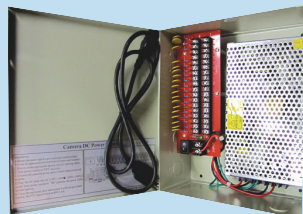

SPECIFICATIONS:

- AC POWER: 120VAC
- OUTPUT:
 - 12 VDC 8 AMP (CONTINUOUS CURRENT)
 - 8 INDIVIDUAL FUSED OUTPUTS AT 1AMP EACH
 - LED ON FRONT DOOR OF HOUSING CABINET FOR EACH OUTPUT
- HOUSING: HEAVY GAUGE METAL CABINET
- DIMENSIONS: (H) 10 3/4" X (W) 8" X (D) 4"

"PERFECT FOR
HIGH POWERED
LED CAMERAS"

PS-18DC/10A 12VDC POWER SUPPLY 18 CHANNEL - 10AMP

- VOLTAGE: 12 VDC
- OUTPUT: 10 AMP
- PROTECTION: 18 FUSES, ONE FOR EACH CHANNEL
- DIMENSIONS: 8.25" L X 9.75" W X 2.75" H
- HOUSING: WALL MOUNTING METAL BOX

12VDC-18P/20A 12VDC POWER SUPPLY 18 CHANNEL - 20AMP

SPECIFICATIONS:

- PTC FUSE
- 20 AMP POWER BOX
- 110V ~ 240V AC INPUT
- POWER ON/OFF SWITCH
- LED INDICATOR FOR EACH CHANNEL
- SURGE PROTECTED
- REGULATED & FILTERED
- 10.2" (H) X 10.5" (W) X 3" (D)