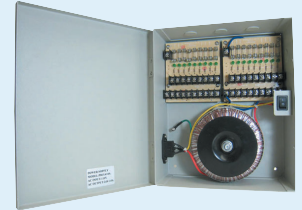

MULTIPLE OUTPUTS

AC

PS-9AC/5A 24VAC POWER SUPPLY 9 CHANNEL - 5AMP

- VOLTAGE: 24 VAC
- OUTPUT: 5 AMP
- PROTECTION: 9 FUSES, ONE FOR EACH CHANNEL
- DIMENSIONS: 8.25" L X 9.75" W X 2.75" H
- HOUSING: WALL MOUNTING METAL BOX

PS-18AC/15A 24VAC POWER SUPPLY 18 CHANNEL - 15AMP

- VOLTAGE: 24 VAC
- OUTPUT: 15 AMP
- PROTECTION: 18 FUSES, ONE FOR EACH CHANNEL
- DIMENSIONS: 8.25" L X 9.75" W X 2.75" H
- HOUSING: WALL MOUNTING METAL BOX

PS-4DC/5A 12VDC POWER SUPPLY 4 CHANNEL - 5AMP

- VOLTAGE: 12 VDC
- OUTPUT: 5 AMP
- PROTECTION: PTC RESETTABLE FUSES
- DIMENSIONS: 8" L X 10" W X 3.5" H
- HOUSING: WALL MOUNTING METAL BOX

PS-9DC/5A 12VDC POWER SUPPLY 9 CHANNEL - 5AMP

12VDC-18P/20A 12VDC POWER SUPPLY 18 CHANNEL - 20AMP

SPECIFICATIONS:

- PTC FUSE
- 20 AMP POWER BOX
- 110V ~ 240V AC INPUT
- POWER ON/OFF SWITCH
- LED INDICATOR FOR EACH CHANNEL
- SURGE PROTECTED
- REGULATED & FILTERED
- 10.2" (H) X 10.5" (W) X 3" (D)