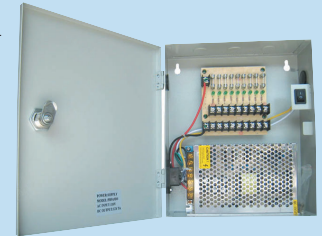

PS-18AC/15A 24VAC POWER SUPPLY 18 CHANNEL - 15AMP

- VOLTAGE: 24 VAC
- OUTPUT: 15 AMP
- PROTECTION: 18 FUSES, ONE FOR EACH CHANNEL
- DIMENSIONS: 8.25" L X 9.75" W X 2.75" H
- HOUSING: WALL MOUNTING METAL BOX

PS-4DC/5A 12VDC POWER SUPPLY 4 CHANNEL - 5AMP

- VOLTAGE: 12 VDC
- OUTPUT: 5 AMP
- PROTECTION: PTC RESETTABLE FUSES
- DIMENSIONS: 8" L X 10" W X 3.5" H
- HOUSING: WALL MOUNTING METAL BOX

PS-9DC/5A 12VDC POWER SUPPLY 9 CHANNEL - 5AMP

- VOLTAGE: 12 VDC
- OUTPUT: 5 AMP
- PROTECTION: 9 FUSES, ONE FOR EACH CHANNEL
- DIMENSIONS: 8.25" L X 9.75" W X 2.75" H
- HOUSING: WALL MOUNTING METAL BOX

DC

PS-8DC/1A 12 VDC 8 OUTPUT 8 AMP POWER SUPPLY

SPECIFICATIONS:

- AC POWER: 120VAC
- OUTPUT:
 - 12 VDC 8 AMP (CONTINUOUS CURRENT)
 - 8 INDIVIDUAL FUSED OUTPUTS AT 1AMP EACH
 - LED ON FRONT DOOR OF HOUSING CABINET FOR EACH OUTPUT
- HOUSING: HEAVY GAUGE METAL CABINET
- DIMENSIONS: (H) 10 3/4" X (W) 8" X (D) 4"