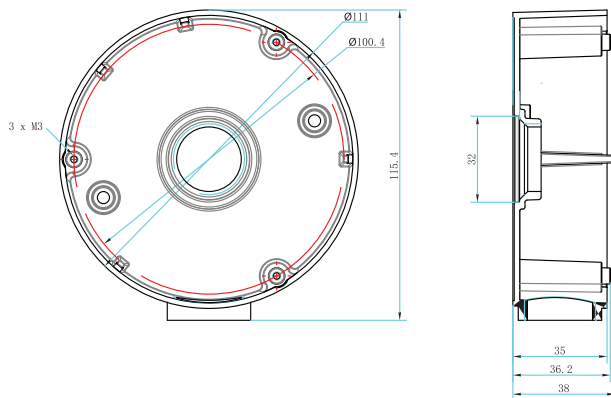

CB110 Conduit Box for Dome Camera

	CB110
Appearance	Hikvision white
Range of Application	Conduit box for dome camera
Material	Aluminum alloy
Dimension	Φ115.4 mm x 40 mm (4.54" x 1.57")
Weight	155 g (5.47 ozs)

NOTES: Pay attention to color matching.

Features

- Aluminum Alloy Material with Surface Spray Treatment
- Waterproof Design

Dimensions

NOTE: The actual bracket may vary from the picture above.

Fits the Following Cameras