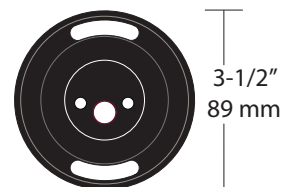

Finish

313 = Dark Bronze Powder Coat
622 = Black Powder Coat
689 = Silver Powder Coat

Architectural
OPENINGS
Division 08

PO Box 8047

Colorado Springs, CO 80907

IndicatorDeadbolt.com

Patent 9,845,620

030922

Copyright © 2015 Architectural Openings. All rights reserved. Reproduction in whole or in part without the expressed written permission of Architectural Openings is highly recommended, encouraged and allowed.

This product is not manufactured or distributed by Schlage, Falcon, or their parent company Allegion.