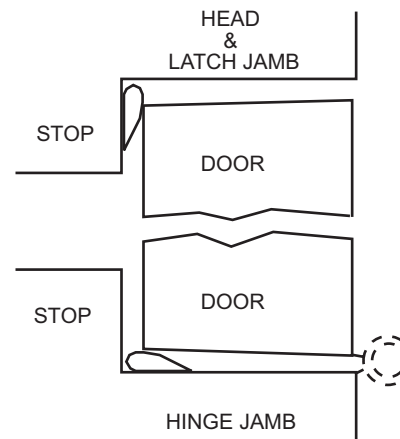

Project:
Submitted by:
Date:
Notes: