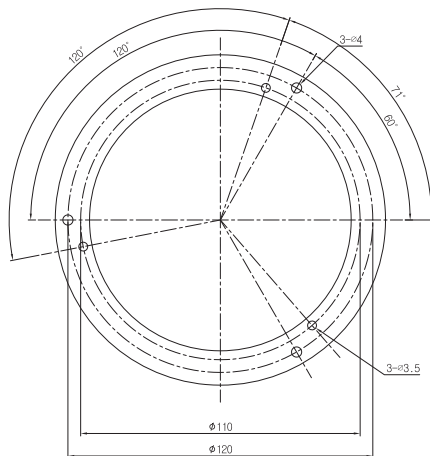

- HT5940H
- HT5935H
- HT5940K
- HTINT59K

Package Contents

The following items are included in this package.

- 3 Machine Screws M4x10
- 3 Machine Screws M4x8

Dimensions

Front View

Side View

Optional Accessories